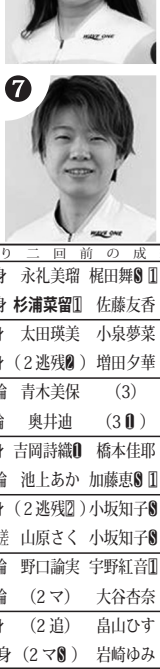

立川競輪 第3日目

2024年3月31日

Main table containing race details, rider profiles (e.g., 杉浦菜留, 比嘉真梨代), and performance statistics. Includes columns for rider names, photos, and various performance metrics.

車単・3連単 (Single and 3-way bets) section with numerical data for different bet types.

自力上位の杉浦 (Self-powered top performance of Sugiura) article text.

Table with race results and statistics for the top 5 riders, including names like 杉浦菜留 and 比嘉真梨代.

Table with numerical data, possibly related to betting or race statistics.

展開予想 (Development forecast) section with numerical data and arrows.

Table with race results and statistics for the 7th place rider and other details.